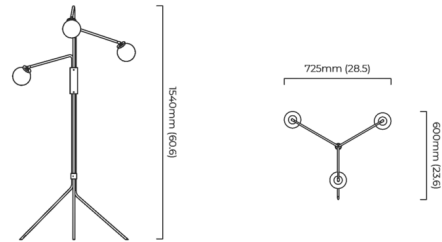

### Description

The Array Opal Floor Lamp draws inspiration from 1960's era Italian design, featuring a familiar, yet distinctly modern form with rotating arms set into a tripod base, allowing the fixture to be positioned to suit your individual desires. Available with hand blown Opal glass shades, finished in hand waxed Bronze with Satin Brass or Bronze accents. Inline dimmer switch. CE and cUL listed. Made in England.

### Specifications

COLOR	Satin Brass
BODY FINISH	Bronze
WATTAGE	75W
DIMMER	Included
DIMENSIONS	28.54"W x 60.62"H x 23.6"D
BULB NOT INCLUDED	3 x JCD/G9/25W/120V Halogen
OTHER BULB OPTIONS	3 x JCD/G9/120V LED
COUNTRY OF ORIGIN	United Kingdom

### Technical Information

PRODUCT DIMENSIONS	Cord: 98.4"
--------------------	-------------

CLICK TO VIEW PRODUCT

Notes: