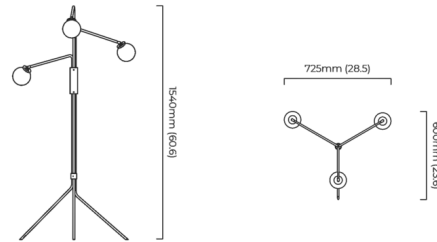

By CTO Lighting

Description

The Array Opal Floor Lamp draws inspiration from 1960's era Italian design, featuring a familiar, yet distinctly modern form with rotating arms set into a tripod base, allowing the fixture to be positioned to suit your individual desires. Available with hand blown Opal glass shades, finished in hand waxed Bronze with Satin Brass or Bronze accents. Inline dimmer switch. CE and cUL listed. Made in England.

Shown in bronze / satin brass

Specifications

COLOR	Satin Brass
BODY FINISH	Bronze
WATTAGE	75W
DIMMER	Included
DIMENSIONS	28.54"W x 60.62"H x 23.6"D
BULB NOT INCLUDED	3 x JCD/G9/25W/120V Halogen
OTHER BULB OPTIONS	3 x JCD/G9/120V LED
COUNTRY OF ORIGIN	United Kingdom

Technical Information

PRODUCT DIMENSIONS	Cord: 98.4"
--------------------	-------------

CLICK TO VIEW PRODUCT

Notes: