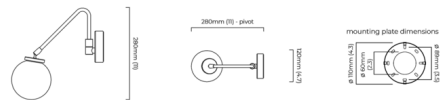

Specifications

COLOR	Opal
BODY FINISH	Satin Brass
WATTAGE	25W
DIMMER	Low Voltage Electronic
DIMENSIONS	11"W x 11"H x 4.72"D
BULB NOT INCLUDED	1 x JCD/G9/25W/120V Halogen
OTHER BULB OPTIONS	1 x JCD/G9/120V LED
COUNTRY OF ORIGIN	United Kingdom