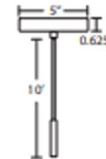

### Description

The Blink Mini Pendant composed of a transparent closed-bottom cylinder glass, with a clear bottom portion that is separated from the transparent color top by an interesting cut ellipse through the center. The play of light through the cut ellipse makes for a pleasing optical affect, enhanced by the exposed light source positioned inside the shade. This fixture would stand on its own, but would also look fabulous in a grouping. Includes ten feet of adjustable cord that matches the finish.

### Specifications

COLOR	Transparent Blue
BODY FINISH	Black
WATTAGE	60W
DIMMER	Standard 120V
DIMENSIONS	4.38"W x 8"H
BULB NOT INCLUDED	1 x T10/Medium (E26)/60W/120V Incandescent
COUNTRY OF ORIGIN	Turkey

### Technical Information

PRODUCT DIMENSIONS	Cord Length: 120"
--------------------	-------------------

CLICK TO VIEW PRODUCT

Notes: