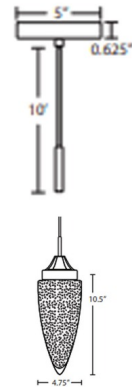

Lightology

lightology.com
866-954-4489
08-04-25

Project: _____

Company: _____

Location: _____ Fixture Type: _____

SPEC #: **BES615831**

Approved On: _____ Approved By: _____

Sulu Mini Pendant By Besa Lighting

Description

The Sulu Mini Pendant is composed of a transparent Amber, Clear, Smoke or Blue radiused cone-shaped glass, with a bottom clear point and an interesting bubble pattern blown randomly throughout the glass. The pleasing play of light through each shade's bubble accents make for a striking affect, created by the exposed light source positioned inside the shade. This fixture would stand on its own, but would also look fabulous in a grouping. Includes ten feet of adjustable cord that matches the Black, Bronze or Satin Nickel finish. UL listed for damp locations. Title 24 compliant.

Shown in black / amber bubble

Specifications

COLOR	Amber Bubble
BODY FINISH	Black
WATTAGE	60W
DIMMER	Standard 120V
DIMENSIONS	130.5"L x 4.75"W x 10.5"H
BULB NOT INCLUDED	1 x T10/Medium (E26)/60W/120V Incandescent
COUNTRY OF ORIGIN	Turkey