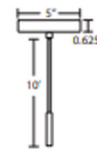

By Besa Lighting

Description

The Jilly Mini Pendant is a contemporary design composed of a transparent Amber Vapor, Clear Vapor or Smoke Vapor glass globe. A mysterious vapor-like patterning throughout the glass to partially conceal the inner portion of the shade. The play of light through the vapor glass makes for a pleasing optical affect, enhanced by the exposed light source positioned inside the shade. This fixture would stand on its own, but would also look fabulous in a grouping. Includes ten feet of adjustable cord that matches the Bronze or Satin nickel finish.

Shown in bronze / amber vapor

Specifications

COLOR Amber Vapor
BODY FINISH Bronze
WATTAGE 60W
DIMMER Standard 120V
DIMENSIONS 6.5"W x 6"H
BULB NOT INCLUDED 1 x T10/Medium (E26)/60W/120V Incandescent
COUNTRY OF ORIGIN Turkey

Technical Information

PRODUCT DIMENSIONS Cord Length: 120"

CLICK TO VIEW PRODUCT

Notes: