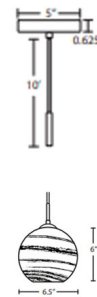

Lightology

lightology.com
866-954-4489
06-14-26

Project: _____
Company: _____
Location: _____ Fixture Type: _____
SPEC #: **BES615849**
Approved On: _____ Approved By: _____

Jilly Mini Pendant By Besa Lighting

Description

The Jilly Mini Pendant is a contemporary design composed of a transparent Amber Vapor, Clear Vapor or Smoke Vapor glass globe. A mysterious vapor-like patterning throughout the glass to partially conceal the inner portion of the shade. The play of light through the vapor glass makes for a pleasing optical affect, enhanced by the exposed light source positioned inside the shade. This fixture would stand on its own, but would also look fabulous in a grouping. Includes ten feet of adjustable cord that matches the Bronze or Satin nickel finish.

Shown in bronze / amber vapor

Specifications

COLOR	Amber Vapor
BODY FINISH	Bronze
WATTAGE	60W
DIMMER	Standard 120V
DIMENSIONS	6.5"W x 6"H
BULB NOT INCLUDED	1 x T10/Medium (E26)/60W/120V Incandescent
COUNTRY OF ORIGIN	Turkey

Technical Information

PRODUCT DIMENSIONS	Cord Length: 120"
--------------------	-------------------

CLICK TO VIEW PRODUCT

Notes: