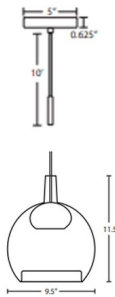

By Besa Lighting

Description

The Benji Mini Pendant is composed of an outer transparent Blue, Smoke or Clear glass globe, with an inverted lip blown into the glass bottom and an inner Natural or medium wood globe for concealing the light source. The addition of real wood perfectly complements the glass and adds a splash of warmth. This fixture would stand on its own, but would also look fabulous in a grouping. Includes ten feet of adjustable cord that matches the Bronze or Satin Nickel finish.

Shown in bronze / clear / natural wood

Specifications

COLOR	Clear / Natural Wood
BODY FINISH	Bronze
WATTAGE	9W
DIMMER	Low Voltage Electronic
DIMENSIONS	9.5"W x 11.5"H
INTEGRATED LED MODULE	1 x LED/9W/120V LED
COUNTRY OF ORIGIN	Germany

Technical Information

PRODUCT DIMENSIONS	Cord Length: 120"
LAMP LIFE	30000 hours
COLOR RENDERING	80 CRI
LAMP COLOR	3000K
LUMENS/WATT	88.89
LUMINOUS FLUX	800 lumens

CLICK TO VIEW PRODUCT

Notes: