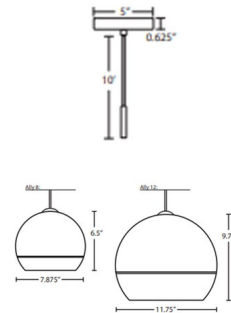

Description

The Ally Amber Pendant is a contemporary design composed of a transparent Amber, Blue or Smoke glass globe, with a clear bottom that is separated by an interesting cut perimeter line. The play of light through the cut ellipse and bottom clear portion makes for a pleasing optical affect, enhanced by the exposed light source positioned inside the shade. This fixture would stand on its own, but would also look fabulous in a grouping. Available in two sizes. Includes ten feet of adjustable cord that matches the Bronze or Satin nickel finish. Ideally suited for a vintage style bulb.

Shown in bronze / amber

Specifications

COLOR	Amber
BODY FINISH	Bronze
WATTAGE	43W
DIMMER	Standard 120V
DIMENSIONS	7.87"W x 6.5"H
BULB NOT INCLUDED	1 x A19/Medium (E26)/43W/120V Incandescent
COUNTRY OF ORIGIN	Germany

Technical Information

PRODUCT DIMENSIONS	Cord Length: 120"
--------------------	-------------------

CLICK TO VIEW PRODUCT

Notes: