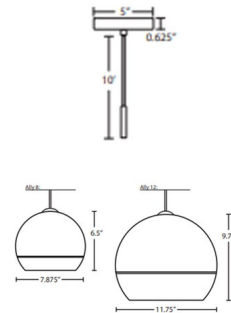

Description

The Ally Amber Pendant is a contemporary design composed of a transparent Amber, Blue or Smoke glass globe, with a clear bottom that is separated by an interesting cut perimeter line. The play of light through through the cut ellipse and bottom clear portion makes for a pleasing optical affect, enhanced by the exposed light source positioned inside the shade. This fixture would stand on its own, but would also look fabulous in a grouping. Available in two sizes. Includes ten feet of adjustable cord that matches the Bronze or Satin nickel finish. Ideally suited for a vintage style bulb.

Shown in bronze / amber

Specifications

COLOR	Amber
BODY FINISH	Bronze
WATTAGE	43W
DIMMER	Standard 120V
DIMENSIONS	7.87"W x 6.5"H
BULB NOT INCLUDED	1 x A19/Medium (E26)/43W/120V Incandescent
COUNTRY OF ORIGIN	Germany

Technical Information

PRODUCT DIMENSIONS	Cord Length: 120"
--------------------	-------------------

CLICK TO VIEW PRODUCT

Notes: