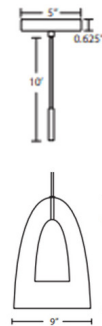

### Specifications

COLOR	Clear / Natural Wood
BODY FINISH	Bronze
WATTAGE	9W
DIMMER	Low Voltage Electronic
DIMENSIONS	9"W x 13"H
INTEGRATED LED MODULE	1 x LED/9W/120V LED
COUNTRY OF ORIGIN	Turkey

### Technical Information

PRODUCT DIMENSIONS	Cord Length: 120"
LAMP LIFE	30000 hours
COLOR RENDERING	80 CRI
LAMP COLOR	3000K
LUMENS/WATT	88.89
LUMINOUS FLUX	800 lumens

Shown in bronze / clear / natural wood