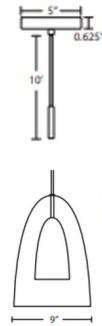

### Description

The Dano Mini Pendant features an outer transparent Clear or Smoke glass cone, with an inner Natural or Medium wood cone for concealing the light source. The addition of real wood perfectly complements the glass and adds a splash of warmth. This fixture would stand on its own, but would also look fabulous in a grouping. Includes ten feet of adjustable cord that matches the Bronze or Satin nickel finish.

### Specifications

COLOR	Clear / Natural Wood
BODY FINISH	Bronze
WATTAGE	9W
DIMMER	Low Voltage Electronic
DIMENSIONS	9"W x 13"H
INTEGRATED LED MODULE	1 x LED/9W/120V LED
COUNTRY OF ORIGIN	Turkey

### Technical Information

PRODUCT DIMENSIONS	Cord Length: 120"
LAMP LIFE	30000 hours
COLOR RENDERING	80 CRI
LAMP COLOR	3000K
LUMENS/WATT	88.89
LUMINOUS FLUX	800 lumens

Shown in bronze / clear / natural wood