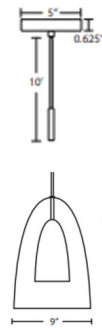

Lightology

lightology.com
866-954-4489
04-06-26

Project: _____

Company: _____

Location: _____ Fixture Type: _____

SPEC #: **BES615903**

Approved On: _____ Approved By: _____

Dano Mini Pendant By Besa Lighting

Description

The Dano Mini Pendant features an outer transparent Clear or Smoke glass cone, with an inner Natural or Medium wood cone for concealing the light source. The addition of real wood perfectly complements the glass and adds a splash of warmth. This fixture would stand on its own, but would also look fabulous in a grouping. Includes ten feet of adjustable cord that matches the Bronze or Satin nickel finish.

Shown in bronze / clear / natural wood

Specifications

COLOR	Clear / Natural Wood
BODY FINISH	Bronze
WATTAGE	9W
DIMMER	Low Voltage Electronic
DIMENSIONS	9"W x 13"H
INTEGRATED LED MODULE	1 x LED/9W/120V LED
COUNTRY OF ORIGIN	Turkey

Technical Information

PRODUCT DIMENSIONS	Cord Length: 120"
LAMP LIFE	30000 hours
COLOR RENDERING	80 CRI
LAMP COLOR	3000K
LUMENS/WATT	88.89
LUMINOUS FLUX	800 lumens

CLICK TO VIEW PRODUCT

Notes: