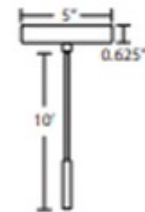

COMPANY	PROJECT	FIXTURE TYPE	APPROVED BY	DATE