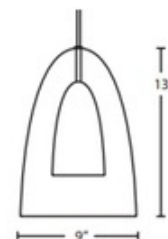

COMPANY	PROJECT	FIXTURE TYPE	APPROVED BY	DATE