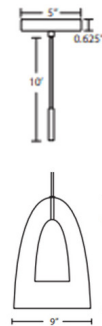

### Specifications

COLOR	Clear / Natural Wood
BODY FINISH	Bronze
WATTAGE	9W
DIMMER	Low Voltage Electronic
DIMENSIONS	9"W x 13"H
INTEGRATED LED MODULE	1 x LED/9W/120V LED
COUNTRY OF ORIGIN	Turkey

### Technical Information

PRODUCT DIMENSIONS	Cord Length: 120"
LAMP LIFE	30000 hours
COLOR RENDERING	.80 CRI
LAMP COLOR	.3000K
LUMENS/WATT	88.89
LUMINOUS FLUX	800 lumens

Shown in bronze / clear / natural wood