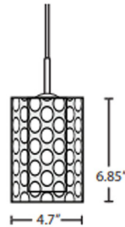

Description

The Esa Mini Pendant features an outer transparent glass cylinder, with an interesting dimple pattern blown throughout the glass. and an inner Opal cylinder for concealing the light source. The pleasing play of light through the dimple accents make for an interesting optical affect. This fixture would stand on its own, but would also look fabulous in a grouping.

Shown in bronze / smoke

Specifications

COLOR	Smoke
BODY FINISH	Bronze
WATTAGE	60W
DIMMER	Standard 120V
DIMENSIONS	4.7"W x 6.85"H
BULB NOT INCLUDED	1 x T10/Medium (E26)/60W/120V Incandescent
COUNTRY OF ORIGIN	Germany

Technical Information

PRODUCT DIMENSIONS	Cord Length: 120"
--------------------	-------------------

CLICK TO VIEW PRODUCT

Notes: