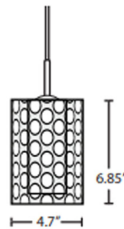

Description

The Esa Mini Pendant features an outer transparent glass cylinder, with an interesting dimple pattern blown throughout the glass. and an inner Opal cylinder for concealing the light source. The pleasing play of light through the dimple accents make for an interesting optical affect. This fixture would stand on its own, but would also look fabulous in a grouping.

Shown in bronze / smoke

Specifications

COLOR	Smoke
BODY FINISH	Bronze
WATTAGE	60W
DIMMER	Standard 120V
DIMENSIONS	4.7"W x 6.85"H
BULB NOT INCLUDED	1 x T10/Medium (E26)/60W/120V Incandescent
COUNTRY OF ORIGIN	Germany

Technical Information

PRODUCT DIMENSIONS	Cord Length: 120"
--------------------	-------------------

CLICK TO VIEW PRODUCT

Notes: