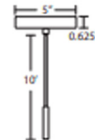

Description

The Esa Mini Pendant features an outer transparent glass cylinder, with an interesting dimple pattern blown throughout the glass. and an inner Opal cylinder for concealing the light source. The pleasing play of light through the dimple accents make for an interesting optical affect. This fixture would stand on its own, but would also look fabulous in a grouping.

Shown in bronze / smoke

Specifications

COLOR	Smoke
BODY FINISH	Bronze
WATTAGE	60W
DIMMER	Standard 120V
DIMENSIONS	4.7"W x 6.85"H
BULB NOT INCLUDED	1 x T10/Medium (E26)/60W/120V Incandescent
COUNTRY OF ORIGIN	Germany

Technical Information

PRODUCT DIMENSIONS	Cord Length: 120"
--------------------	-------------------

CLICK TO VIEW PRODUCT

Notes: