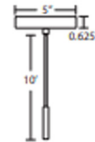

Description

The Esa Mini Pendant features an outer transparent glass cylinder, with an interesting dimple pattern blown throughout the glass. and an inner Opal cylinder for concealing the light source. The pleasing play of light through the dimple accents make for an interesting optical affect. This fixture would stand on its own, but would also look fabulous in a grouping.

Shown in bronze / smoke

Specifications

COLOR	Smoke
BODY FINISH	Bronze
WATTAGE	60W
DIMMER	Standard 120V
DIMENSIONS	4.7"W x 6.85"H
BULB NOT INCLUDED	1 x T10/Medium (E26)/60W/120V Incandescent
COUNTRY OF ORIGIN	Germany

Technical Information

PRODUCT DIMENSIONS	Cord Length: 120"
--------------------	-------------------

CLICK TO VIEW PRODUCT

Notes: