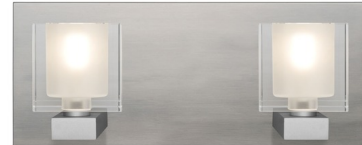

## Bolo Bathroom Vanity Light By Besa Lighting

### Description

The Bolo Bathroom Vanity Light features an appealing cube-shaped Clear machined Crystal, accented by an interesting inner Frosting to diffuse the light source. The splash of concealed illumination through the solid Crystal makes the Bolo a stunning display of light refractions.

Shown in satin nickel / clear / frost

### Specifications

COLOR . . . . . Clear / Frost  
BODY FINISH . . . . . Satin Nickel  
WATTAGE . . . . . 80W  
DIMMER . . . . . Standard 120V  
DIMENSIONS . . . . . 14"W x 3.5"H x 4.62"D  
BULB INCLUDED . . . . . 2 x JCD/G9/40W/120V Halogen  
COUNTRY OF ORIGIN . . . . . China