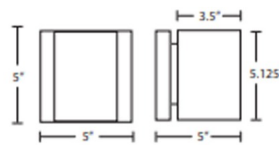

Description

The Tito Wall Light features handcrafted Opal glass on a low profile backplate in Chrome or Satin Nickel finish. Opal glass has a very tranquil glow that is pleasing in appearance and offers flexible design potential. Available in two lamping options. ETL listed for damp locations. Title 24 compliant.

Shown in chrome / opal matte

Specifications

COLOR	Opal Matte
BODY FINISH	Chrome
WATTAGE	60W
DIMMER	Standard 120V
DIMENSIONS	5"W x 5.12"H x 5"D
BULB INCLUDED	1 x JCD/G9/60W/120V Halogen
COUNTRY OF ORIGIN	Germany