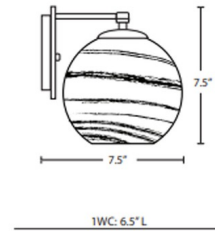

### Description

The Jilly Wall Light features a contemporary design composed of a transparent Amber, Clear or Smoke glass globe, with a mysterious vapor-like patterning throughout the glass to partially conceal the inner portion of the shade. The globes rest on a smooth bracket finished in Satin Nickel. The play of light through the vapor glass makes for a pleasing optical affect, enhanced by the exposed light source positioned inside the shade. Can be mounted with glass shades point up on down. UL listed for damp locations. Title 24 compliant.

### Specifications

COLOR	Amber Vapor
BODY FINISH	Satin Nickel
WATTAGE	60W
DIMMER	Standard 120V
DIMENSIONS	6.5"W x 7.5"H x 7.5"D
BULB NOT INCLUDED	1 x T10/Medium (E26)/60W/120V Incandescent
COUNTRY OF ORIGIN	Turkey