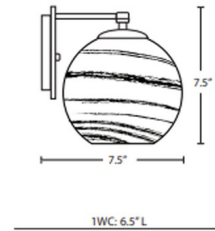

Description

The Jilly Wall Light features a contemporary design composed of a transparent Amber, Clear or Smoke glass globe, with a mysterious vapor-like patterning throughout the glass to partially conceal the inner portion of the shade. The globes rest on a smooth bracket finished in Satin Nickel. The play of light through the vapor glass makes for a pleasing optical affect, enhanced by the exposed light source positioned inside the shade. Can be mounted with glass shades point up on down. UL listed for damp locations. Title 24 compliant.

Shown in satin nickel / amber vapor

Specifications

COLOR	Amber Vapor
BODY FINISH	Satin Nickel
WATTAGE	60W
DIMMER	Standard 120V
DIMENSIONS	6.5"W x 7.5"H x 7.5"D
BULB NOT INCLUDED	1 x T10/Medium (E26)/60W/120V Incandescent
COUNTRY OF ORIGIN	Turkey