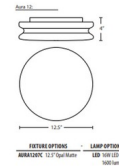

Shown in aluminum / opal matte

Specifications

COLOR	Opal Matte
BODY FINISH	Aluminum
WATTAGE	16W
DIMMER	Low Voltage Electronic
DIMENSIONS	12.5"W x 4"H
INTEGRATED LED MODULE	1 x LED/16W/120V LED
COUNTRY OF ORIGIN	Turkey