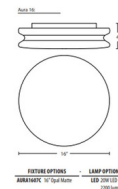

By Besa Lighting

Description

The Aura Flush Mount Ceiling Light is a low profile contemporary design, composed of an interestingly radiused blown Opal Matte glass shade which can suit any classic or modern decor. Available in two sizes. UL listed for damp locations. Title 24 compliant.

Shown in aluminum / opal matte

Specifications

COLOR	Opal Matte
BODY FINISH	Aluminum
WATTAGE	16W
DIMMER	Low Voltage Electronic
DIMENSIONS	12.5"W x 4"H
INTEGRATED LED MODULE	1 x LED/16W/120V LED
COUNTRY OF ORIGIN	Turkey