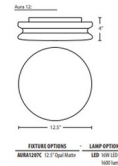

Shown in aluminum / opal matte

Specifications

COLOR	Opal Matte
BODY FINISH	Aluminum
WATTAGE	16W
DIMMER	Low Voltage Electronic
DIMENSIONS	12.5"W x 4"H
INTEGRATED LED MODULE	1 x LED/16W/120V LED
COUNTRY OF ORIGIN	Turkey