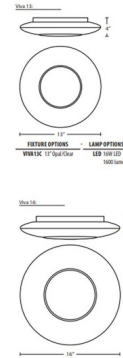

Lightology

lightology.com
866-954-4489
06-29-26

Project: _____

Company: _____

Location: _____ Fixture Type: _____

SPEC #: **BES616032**

Approved On: _____ Approved By: _____

Viva Flush Mount Ceiling Light By Besa Lighting

Description

The Viva Flush Mount Ceiling Light features an Opal glossy perimeter accented with a sparkling Prismatic disc fused to the Clear bottom center. The result is an appealing contrast created from the soothing illuminated Opal against the brilliant effect created by the play of the LED light through the bottom prisms. Available in two sizes. UL listed for damp locations.

Shown in opal / prismatic

Specifications

COLOR Prismatic
BODY FINISH Opal
WATTAGE 16W
DIMMER Low Voltage Electronic
DIMENSIONS 13"W x 4"H
INTEGRATED LED MODULE 1 x LED/16W/120V LED
COUNTRY OF ORIGIN Germany