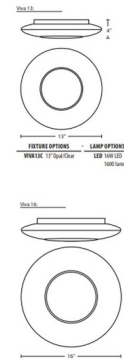

By Besa Lighting

Description

The Viva Flush Mount Ceiling Light features an Opal glossy perimeter accented with a sparkling Prismatic disc fused to the Clear bottom center. The result is an appealing contrast created from the soothing illuminated Opal against the brilliant effect created by the play of the LED light through the bottom prisms. Available in two sizes. UL listed for damp locations.

Shown in opal / prismatic

Specifications

COLOR Prismatic
 BODY FINISH Opal
 WATTAGE 16W
 DIMMER Low Voltage Electronic
 DIMENSIONS 13"W x 4"H
 INTEGRATED LED MODULE 1 x LED/16W/120V LED
 COUNTRY OF ORIGIN Germany

Technical Information

LAMP LIFE 30000 hours
 COLOR RENDERING 85 CRI
 LAMP COLOR 3000K
 LUMENS/WATT 100.00
 LUMINOUS FLUX 1600 lumens

CLICK TO VIEW PRODUCT

Notes: