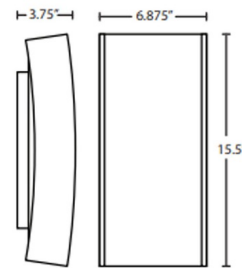

By Besa Lighting

Description

The Billow Outdoor Wall Light features a Black, Bronze or Silver finished mounting bracket and Opal blown glass diffuser, with matching painted side panels. The Opal glass is a soft white cased glass that can suit any classic or contemporary decor. Opal has a very tranquil glow that is pleasing in appearance. The smooth satin finish on the clear outer layer is a result of an extensive etching process. Available in two lamping options. ADA compliant. UL listed for wet locations. Title 24 compliant.

Shown in black / opal matte

Specifications

COLOR	Opal Matte
BODY FINISH	Black
WATTAGE	86W
DIMMER	Standard 120V
DIMENSIONS	6.88"W x 15.5"H x 3.75"D
BULB NOT INCLUDED	2 x A19/Medium (E26)/43W/120V Incandescent
COUNTRY OF ORIGIN	Turkey