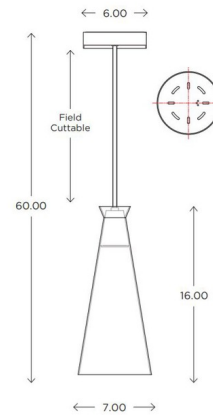

By Raise Lighting

Description

Designed and produced by AYRE Lighting, the Naked Pendant offers a minimalist, but chic overall look that will add a modern touch to any space. It features a Clear glass pendant that has a beaker-like shape with a Cork covered socket cover. Includes 6 foot field cuttable cord. UL and cUL listed.

Shown in brushed nickel / clear

Specifications

COLOR	Clear
BODY FINISH	Brushed Nickel
WATTAGE	7W
DIMMER	Standard 120V
DIMENSIONS	72"L x 7"W x 60"H
BULB INCLUDED	1 x MR16/GU5.3 (bipin)/7W/12V LED

CLICK TO VIEW PRODUCT