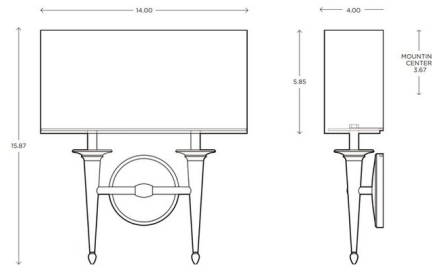

Lightology

lightology.com
866-954-4489
07-07-26

Project: _____

Company: _____

Location: _____ Fixture Type: _____

SPEC #: **RAI616186**

Approved On: _____ Approved By: _____

AYRE Siena Duo ADA Wall Sconce - Floor Model By Raise Lighting

Shown in polished nickel / white

Specifications

COLOR	White
BODY FINISH	Polished Nickel
WATTAGE	25W
DIMMER	Not Dimmable
DIMENSIONS	14"W x 15.87"H x 4"D
INTEGRATED LED MODULE	2 x LED/12.5W/120V LED

CLICK TO VIEW PRODUCT