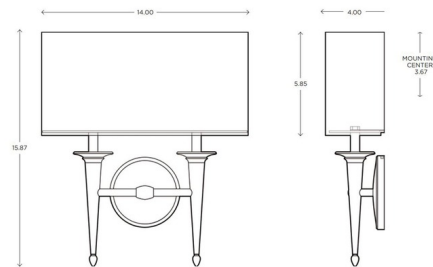

Lightology

lightology.com
866-954-4489
04-24-26

Project: _____

Company: _____

Location: _____ Fixture Type: _____

SPEC #: **RAI616186**

Approved On: _____ Approved By: _____

AYRE Siena Duo ADA Wall Sconce - Floor Model By Raise Lighting

Shown in polished nickel / white

Specifications

COLOR	White
BODY FINISH	Polished Nickel
WATTAGE	25W
DIMMER	Not Dimmable
DIMENSIONS	14"W x 15.87"H x 4"D
INTEGRATED LED MODULE	2 x LED/12.5W/120V LED

CLICK TO VIEW PRODUCT