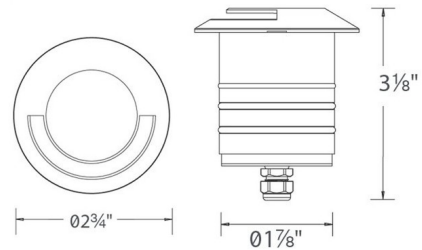

CLICK TO VIEW PRODUCT

Notes: