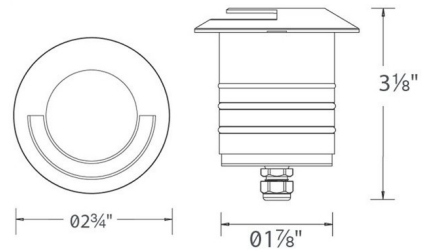

Lightology

lightology.com
866-954-4489
05-21-26

Project: _____

Company: _____

Location: _____ Fixture Type: _____

SPEC #: **WAC616196**

Approved On: _____ Approved By: _____

Round 2 Inch Single-Directional In Ground Light 12V By WAC Lighting

Description

The Round 2 Inch Single-Directional In Ground Light washes walkways with shadow-free smooth illumination. Factory sealed water-tight fixture. IP68 rated, suitable for continuous immersion under water. Includes spring clip and 6 foot lead wire and direct burial gel-filled wire nuts. Concrete pour kit sold separately. Note: Requires a 12 volt low voltage magnetic power supply, sold separately.

Shown in stainless steel

Specifications

COLOR	N/A
BODY FINISH	Stainless Steel
WATTAGE	4W
DIMMER	Low Voltage Magnetic
DIMENSIONS	.275"W x 3.13"H
INTEGRATED LED MODULE	1 x LED/4W/12V LED

Technical Information