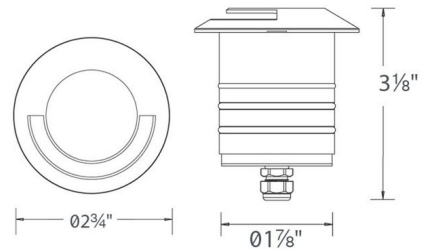

CLICK TO VIEW PRODUCT

Notes: