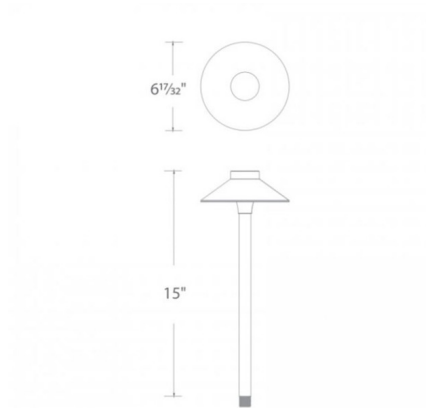

Shown in black