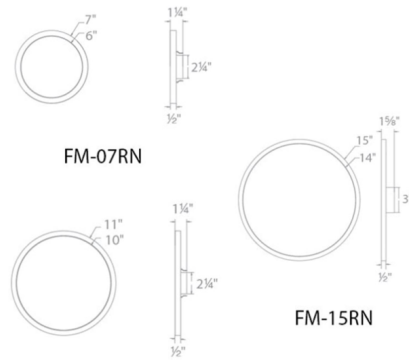

Shown in brushed nickel