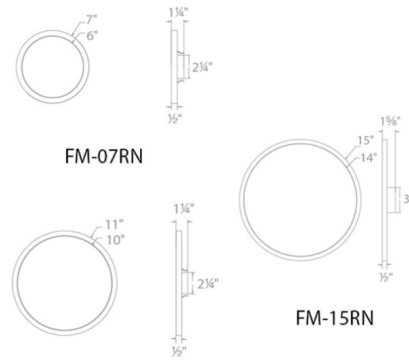

Shown in brushed nickel