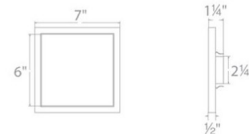

Lightology

lightology.com
866-954-4489
04-24-26

Project: _____

Company: _____

Location: _____ Fixture Type: _____

SPEC #: **WAC616245**

Approved On: _____ Approved By: _____

Ultra Slim Square Wall / Ceiling Light By WAC Lighting

Description

The Ultra Slim Square Flush Mount uses edge-lit technology and a translucent diffuser for uniform illumination without shadows or hotspots. Available with a Brushed Nickel, Bronze, or White finish in two sizes. Choice of 3000K or 3500K color temperature. Dimmable to 10% on low-voltage electronic dimmers and to 5% and TRIAC dimmers. Specially rated for installation in closets.

Specifications

COLOR	N/A
BODY FINISH	Bronze
WATTAGE	15W
DIMMER	Low Voltage Electronic
DIMENSIONS	7"W x 1.25"H x 6"D
INTEGRATED LED MODULE	1 x LED/15W/120V LED
COUNTRY OF ORIGIN	China

Technical Information

LAMP LIFE	50000 hours
COLOR RENDERING	90 CRI
LAMP COLOR	3000K
LUMENS/WATT	73.33
LUMINOUS FLUX	1100 lumens

Shown in bronze

FM-07SQ

CLICK TO VIEW PRODUCT

Notes: