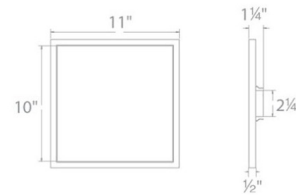

FM-07SQ

FM-11SQ