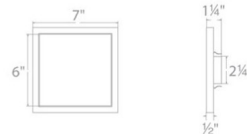

Lightology

lightology.com
866-954-4489
06-26-26

Project: _____

Company: _____

Location: _____ Fixture Type: _____

SPEC #: **WAC616245**

Approved On: _____ Approved By: _____

Ultra Slim Square Wall / Ceiling Light

By WAC Lighting

Description

The Ultra Slim Square Flush Mount uses edge-lit technology and a translucent diffuser for uniform illumination without shadows or hotspots. Available with a Brushed Nickel, Bronze, or White finish in two sizes. Choice of 3000K or 3500K color temperature. Dimmable to 10% on low-voltage electronic dimmers and to 5% and TRIAC dimmers. Specially rated for installation in closets.

Specifications

COLOR	N/A
BODY FINISH	Bronze
WATTAGE	15W
DIMMER	Low Voltage Electronic
DIMENSIONS	7"W x 1.25"H x 6"D
INTEGRATED LED MODULE	1 x LED/15W/120V LED
COUNTRY OF ORIGIN	China

Technical Information

LAMP LIFE	50000 hours
COLOR RENDERING	90 CRI
LAMP COLOR	3000K
LUMENS/WATT	73.33
LUMINOUS FLUX	1100 lumens

Shown in bronze

FM-07SQ

CLICK TO VIEW PRODUCT

Notes: