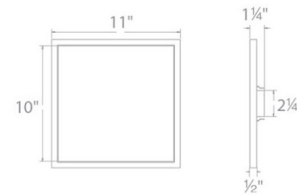

FM-07SQ

FM-11SQ