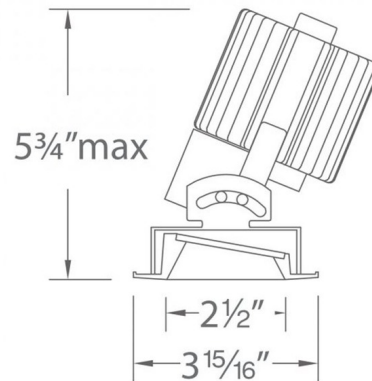

### Description

Volta 2 inch Round Adjustable Trim is a sustainable solution for commercial, corporate, and upscale residential applications. 0-45 degree vertical and 360 degree horizontal lockable hot aiming with indexed vertical scaling for precise and accurate alignment. Available in White, Black, Haze, Copper Bronze, White with a Black reflector, or White with a Haze reflector. Wattage output dependent on housing. Choice of 2700K, 3000K, 3500K, or 4000K color temperature; Spot (12 degrees), Narrow Flood (25 degrees), or Flood (35 degrees) beam angle; and 85 or 90 CRI. Dimmable to 5% with low-voltage electronic dimmers (120V) or to 0% with 0-10V dimmers. 3.56 inch round ceiling cutout. Accommodates 0.5-1.5 inch ceiling thickness. Recessed housing required, sold separately. 5 year WAC Lighting warranty. Title 24 Compliant. ETL listed for wet locations. Note: Some options are no longer available.

### Specifications

REFLECTOR/BAFFLE COLOR	N/A
BODY FINISH	Black
WATTAGE	N/A
DIMMER	Low Voltage Electronic
DIMENSIONS	3.94"W x 5.75"H
INTEGRATED LED MODULE	1 x LED/120V LED

### Technical Information

APERTURE SIZE	2.500"
APERTURE SHAPE	Round
CEILING TYPE	Drywall Trimless/Flush
FUNCTION	Downlight
LAMP LIFE	50000 hours
BEAM ANGLE	12°
COLOR RENDERING	85 CRI
LAMP COLOR	2700K

Shown in black