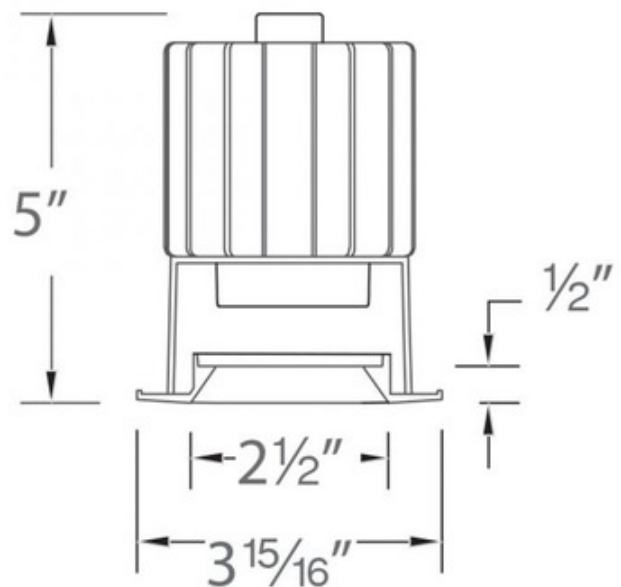

COMPANY

PROJECT

FIXTURE TYPE

APPROVED BY

DATE