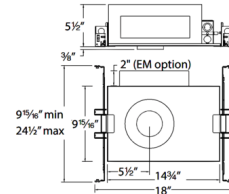

Technical Information

APERTURE SIZE	2.000"
APERTURE SHAPE	Round
HOUSING HEIGHT	6"
HOUSING TYPE	New construction IC Airtight
CEILING TYPE	Drywall Trimless/Flush

Model	Power*	S	N, F, W, A
Round New Construction R2RNL Airtight	15 22	10W 15W	15W 22W