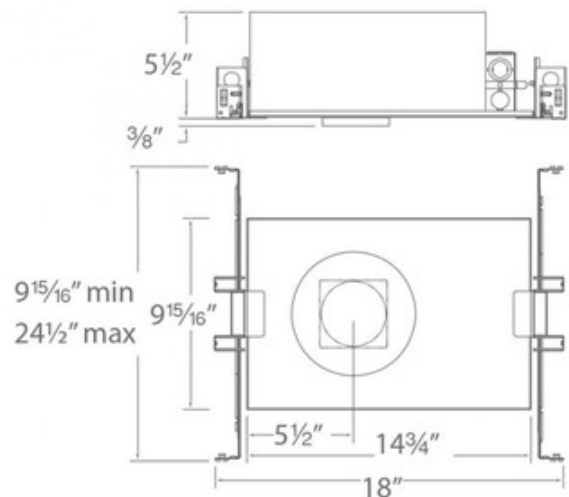

COMPANY	PROJECT	FIXTURE TYPE	APPROVED BY	DATE