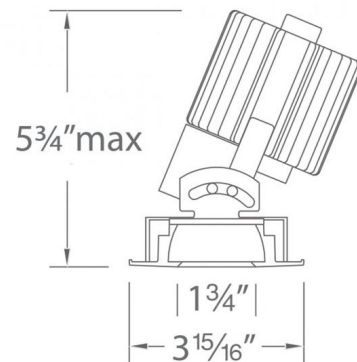

CLICK TO VIEW PRODUCT

Notes: