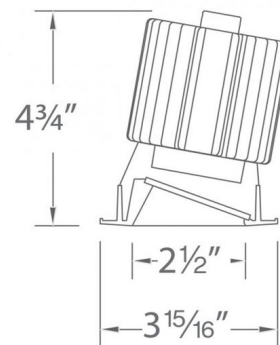

CLICK TO VIEW PRODUCT

Notes: