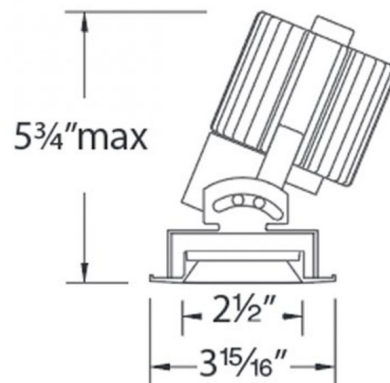

Description

Volta 2IN Square Adjustable Trim is a sustainable solution for commercial, corporate, and upscale residential applications. 0-45 degree vertical and 360 degree horizontal lockable hot aiming with indexed vertical scaling for precise and accurate alignment. Available in White, Black, Haze, Copper Bronze, White with a Black reflector, or White with a Haze reflector. Wattage output dependent on housing. Choice of 85 or 90 CRI; 2700K, 3000K, 3500K, or 4000K color temperature; and Spot (12 degrees), Narrow Flood (25 degrees), or Flood (35 degrees) beam angle. Dimmable to 5% with low-voltage electronic dimmers (120V) or to 0% with 0-10V dimmers. 3.56 inch square ceiling cutout. Accommodates 0.5-1.5 inch ceiling thickness. Recessed housing required, sold separately. 5 year WAC Lighting warranty. ETL listed for wet locations. Title 24 Compliant. Note: 90CRI option is only available in 2700K and 3000K.

Specifications

REFLECTOR/BAFFLE COLOR	N/A
BODY FINISH	White / Haze Reflector
WATTAGE	N/A
DIMMER	Low Voltage Electronic
DIMENSIONS	3.94"W x 5.75"H
INTEGRATED LED MODULE	1 x LED/120V LED

Technical Information

APERTURE SIZE	2.500"
APERTURE SHAPE	Square
CEILING TYPE	Drywall Trimless/Flush
FUNCTION	Downlight
LAMP LIFE	50000 hours
BEAM ANGLE	35°
COLOR RENDERING	85 CRI
LAMP COLOR	2700K

Shown in white / haze reflector