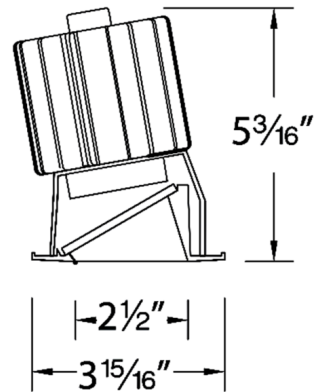

CLICK TO VIEW PRODUCT

Notes: