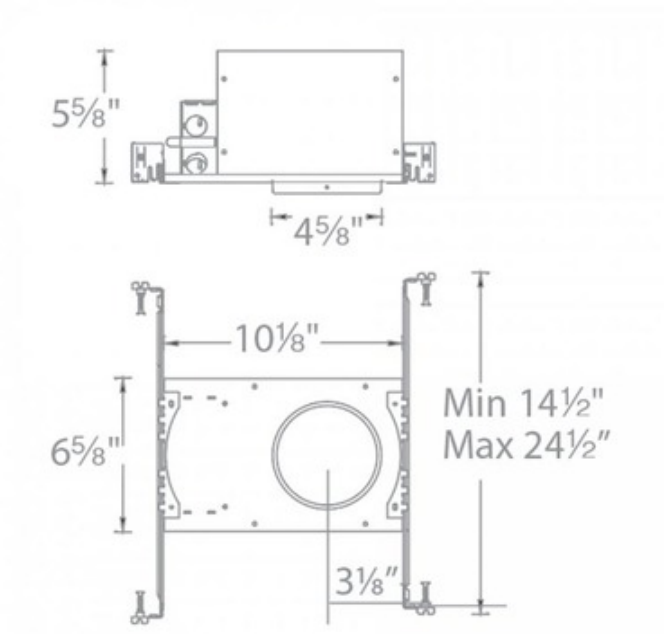

COMPANY	PROJECT	FIXTURE TYPE	APPROVED BY	DATE