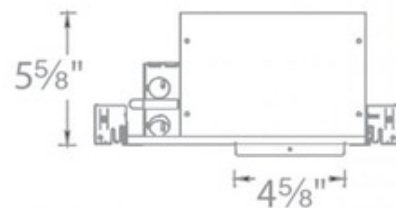

COMPANY	PROJECT	FIXTURE TYPE	APPROVED BY	DATE