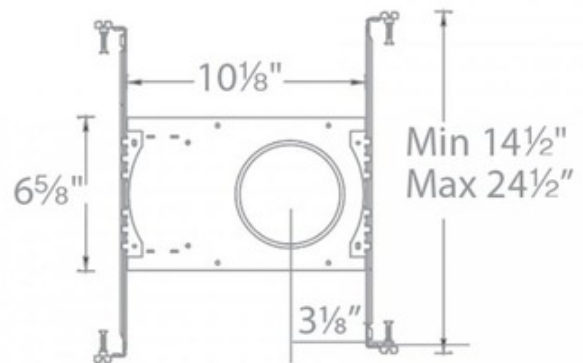

COMPANY	PROJECT	FIXTURE TYPE	APPROVED BY	DATE