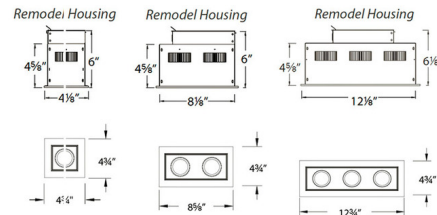

CLICK TO VIEW PRODUCT

Notes: