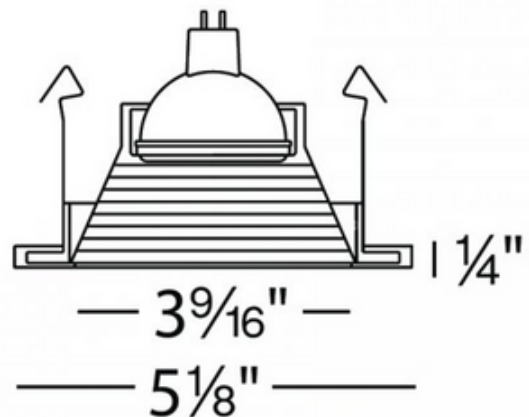

**BRAND**

WAC Lighting

**DESCRIPTION**

Low Voltage 4 Inch Round Premium Adjustable Baffle Trim is constructed of die-cast aluminum with a powder coat paint finish. Center lamp holder allows lamp to be tilted 35 degrees from vertical. Includes clear lens. A complete fixture includes a housing and trim, sold separately.

Shown in: White

<b>TRIM COLOR</b>	N/A
<b>BODY FINISH</b>	White
<b>WATTAGE</b>	7W
<b>DIMMER</b>	Low Voltage Electronic
<b>DIMENSIONS</b>	5.13"W x 0.19"H
<b>BULB NOT INCLUDED</b>	
<b>LAMP</b>	1 x MR16/GU5.3 (bipin)/7W/12V LED

*Technical Information*

<b>FUNCTION</b>	Adjustable Accent
<b>CEILING TYPE</b>	Drywall with Trim
<b>APERTURE SHAPE</b>	Round
<b>APERTURE SIZE</b>	4.000"

**SPEC #** WAC617444

COMPANY	PROJECT	FIXTURE TYPE	APPROVED BY	DATE