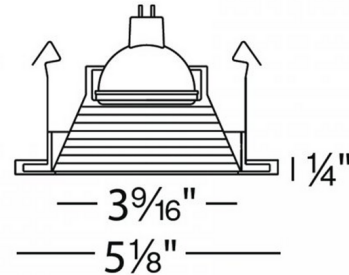

Lightology

lightology.com
866-954-4489
06-29-26

Project: _____

Company: _____

Location: _____ Fixture Type: _____

SPEC #: **WAC617444**

Approved On: _____ Approved By: _____

Low Voltage 4 inch Round Premium Adjustable Baffle Trim By WAC Lighting

Description

Low Voltage 4 Inch Round Premium Adjustable Baffle Trim is constructed of die-cast aluminum with a powder coat paint finish. Center lamp holder allows lamp to be tilted 35 degrees from vertical. Includes clear lens. A complete fixture includes a housing and trim, sold separately.

Shown in white

Specifications

REFLECTOR/BAFFLE COLOR	N/A
BODY FINISH	White
WATTAGE	7W
DIMMER	Low Voltage Electronic
DIMENSIONS	5.13"W x 0.19"H
BULB NOT INCLUDED	1 x MR16/GU5.3 (bipin)/7W/12V LED
COUNTRY OF ORIGIN	China

Technical Information

APERTURE SIZE	4.000"
APERTURE SHAPE	Round
CEILING TYPE	Drywall with Trim
FUNCTION	Adjustable Accent

CLICK TO VIEW PRODUCT

Notes: