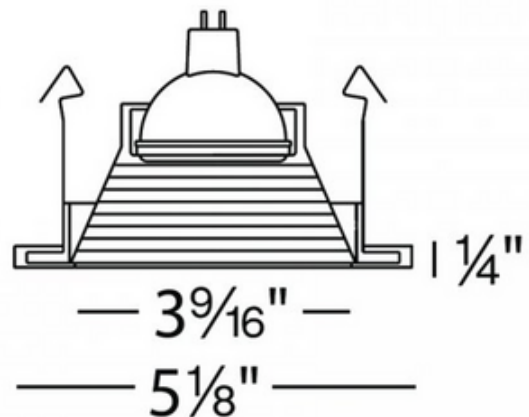

COMPANY	PROJECT	FIXTURE TYPE	APPROVED BY	DATE