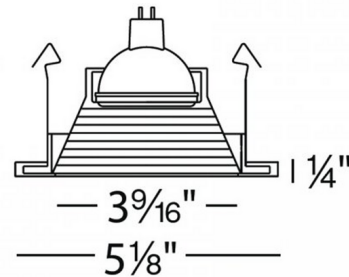

## Low Voltage 4 inch Round Premium Adjustable Baffle Trim By WAC Lighting

### Description

Low Voltage 4 Inch Round Premium Adjustable Baffle Trim is constructed of die-cast aluminum with a powder coat paint finish. Center lamp holder allows lamp to be tilted 35 degrees from vertical. Includes clear lens. A complete fixture includes a housing and trim, sold separately.

### Specifications

REFLECTOR/BAFFLE COLOR	N/A
BODY FINISH	White
WATTAGE	7W
DIMMER	Low Voltage Electronic
DIMENSIONS	5.13"W x 0.19"H
BULB NOT INCLUDED	1 x MR16/GU5.3 (bipin)/7W/12V LED
COUNTRY OF ORIGIN	China

### Technical Information

APERTURE SIZE	4.000"
APERTURE SHAPE	Round
CEILING TYPE	Drywall with Trim
FUNCTION	Adjustable Accent

CLICK TO VIEW PRODUCT

Notes: