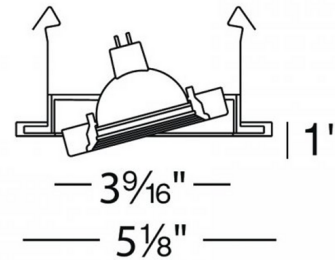

Description

Low Voltage 4 Inch Round Premium Adjustable Gimbal Trim is constructed of die-cast aluminum with an abrasion resistant powder coat or plated metal finish. Gimbal ring allows lamp to be tilted 25 degrees from vertical. Includes clear lens. A complete fixture includes a housing and trim, sold separately.

Specifications

REFLECTOR/BAFFLE COLOR	N/A
BODY FINISH	White
WATTAGE	7W
DIMMER	Low Voltage Electronic
DIMENSIONS	5.13"W x 1"H
BULB NOT INCLUDED	1 x MR16/GU5.3 (bipin)/7W/12V LED
COUNTRY OF ORIGIN	China

Technical Information

APERTURE SIZE	4.000"
APERTURE SHAPE	Round
CEILING TYPE	Drywall with Trim
FUNCTION	Adjustable Accent

Shown in white

CLICK TO VIEW PRODUCT

Notes: