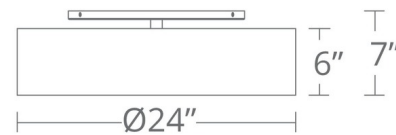

Shown in brushed nickel / clear