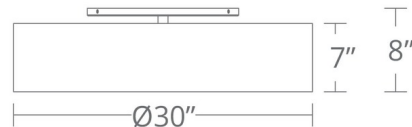

Shown in brushed nickel / clear