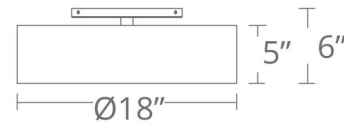

Shown in brushed nickel / clear