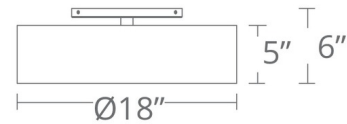

Shown in brushed nickel / clear