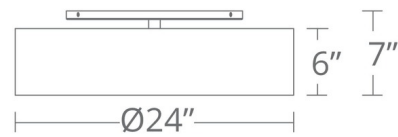

Lightology

lightology.com
866-954-4489
06-04-26

Project: _____

Company: _____

Location: _____ Fixture Type: _____

SPEC #: **MFR617451**

Approved On: _____ Approved By: _____

Metropolis Flush Mount By Modern Forms

Description

The versatile Metropolis Ceiling Flush Mount features a Brushed Nickel finish with a Clear diffuser and outer fabric shade. Available in three sizes.

Shown in brushed nickel / clear

Specifications

COLOR	Clear
BODY FINISH	Brushed Nickel
WATTAGE	25W
DIMMER	Low Voltage Electronic
DIMENSIONS	18"W x 5"H
INTEGRATED LED MODULE	1 x LED/25W/120V LED
COUNTRY OF ORIGIN	China

Technical Information

LAMP LIFE	54000 hours
COLOR RENDERING	90 CRI
LAMP COLOR	3000K
LUMENS/WATT	80.60
LUMINOUS FLUX	2015 lumens

CLICK TO VIEW PRODUCT

Notes: