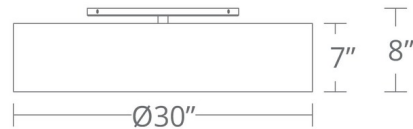

Description

The versatile Metropolis Ceiling Flush Mount features a Brushed Nickel finish with a Clear diffuser and outer fabric shade. Available in three sizes.

Shown in brushed nickel / clear

Specifications

COLOR	Clear
BODY FINISH	Brushed Nickel
WATTAGE	25W
DIMMER	Low Voltage Electronic
DIMENSIONS	18"W x 5"H
INTEGRATED LED MODULE	1 x LED/25W/120V LED
COUNTRY OF ORIGIN	China

Technical Information

LAMP LIFE	54000 hours
COLOR RENDERING	90 CRI
LAMP COLOR	3000K
LUMENS/WATT	80.60
LUMINOUS FLUX	2015 lumens