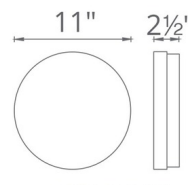

FM-2109

FM-2111