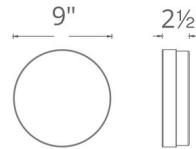

Lightology

lightology.com
866-954-4489
05-17-26

Project: _____

Company: _____

Location: _____ Fixture Type: _____

SPEC #: **MFR617458**

Approved On: _____ Approved By: _____

Circa Wall / Ceiling Light

By Modern Forms

Description

This utilitarian Circa Wall / Ceiling Light is suitable for compact spaces like narrow hallways and stairwell landings as well as medium-sized rooms in office buildings and luxury homes. A thick, one-inch glass shade is pressed and sanded for pure whiteness, while a second insert is layered inside to extract the optimal amount of light from the high-performance LED modules.

Specifications

COLOR	Etched Opal
BODY FINISH	Black
WATTAGE	31W
DIMMER	Low Voltage Electronic
DIMENSIONS	11"W x 11"H x 2.5"D
INTEGRATED LED MODULE	1 x LED/31W/120V LED
COUNTRY OF ORIGIN	China

Technical Information

LAMP LIFE	54000 hours
COLOR RENDERING	90 CRI
LAMP COLOR	3000K
LUMENS/WATT	34.84
LUMINOUS FLUX	1080 lumens

Shown in black / etched opal

FM-2109

CLICK TO VIEW PRODUCT

Notes: