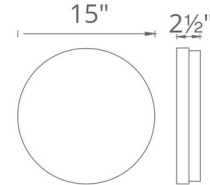

Specifications

COLOR	Etched Opal
BODY FINISH	Black
WATTAGE	31W
DIMMER	Low Voltage Electronic
DIMENSIONS	11"W x 11"H x 2.5"D
INTEGRATED LED MODULE	1 x LED/31W/120V LED
COUNTRY OF ORIGIN	China

Technical Information

LAMP LIFE	54000 hours
COLOR RENDERING	90 CRI
LAMP COLOR	3000K
LUMENS/WATT	34.84
LUMINOUS FLUX	1080 lumens

Shown in black / etched opal

FM-2109

FM-2111

FM-2115

CLICK TO VIEW PRODUCT

Notes: