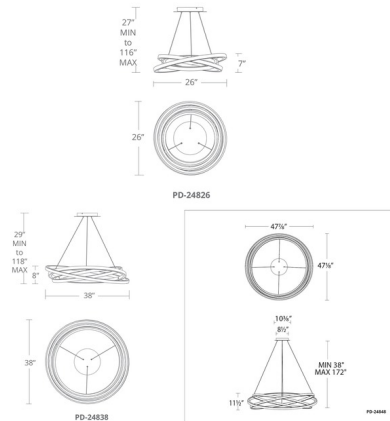

### Specifications

COLOR	White
BODY FINISH	Titanium
WATTAGE	54W
DIMMER	Low Voltage Electronic
DIMENSIONS	26"W x 7"H
INTEGRATED LED MODULE	1 x LED/54W/120-277V LED
COUNTRY OF ORIGIN	China

### Technical Information

PRODUCT DIMENSIONS	Max Overall Height: 178"
LAMP LIFE	36000 hours
COLOR RENDERING	90 CRI
LAMP COLOR	3000K
LUMENS/WATT	71.30
LUMINOUS FLUX	3850 lumens

Shown in titanium / white

CLICK TO VIEW PRODUCT