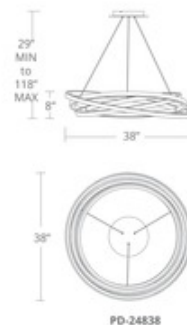

BRAND

Modern Forms

DESCRIPTION

The Veloce Chandelier features interlocked bands of metal looping around and around which can be adjusted for a more personalized shape. Thin, coated cables maintain a clean, refined look while also delivering power to the design. Dimmable via electronic low voltage (ELV) or 0-10V dimming.

SHADE COLOR	White
BODY FINISH	Titanium
WATTAGE	54W
DIMMER	Low Voltage Electronic
DIMENSIONS	26"W x 7"H
INTEGRATED LED MODULE	
LAMP	1 x LED/54W/120-277V LED

Technical Information

LUMINOUS FLUX	3850 lumens
LUMENS/WATT	71.30
LAMP COLOR	3000K
COLOR RENDERING	90 CRI
LAMP LIFE	36000 hours

SPEC # MFR617487

PD-24838

COMPANY	PROJECT	FIXTURE TYPE	APPROVED BY	DATE