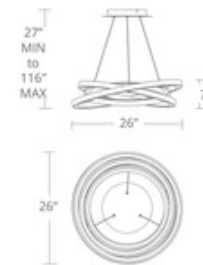

Shown in: Titanium / White

PD-24826