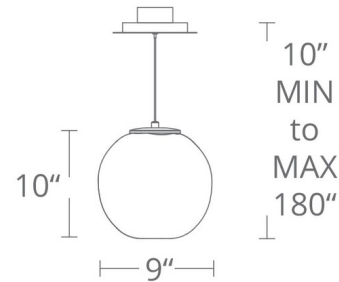

Specifications

COLOR	Etched Opal
BODY FINISH	Brushed Nickel
WATTAGE	7W
DIMMER	Low Voltage Electronic
DIMENSIONS	170"L x 9"W x 10"H
INTEGRATED LED MODULE	1 x LED/7W/120-277V LED
COUNTRY OF ORIGIN	China

Technical Information

LAMP LIFE	60000 hours
COLOR RENDERING	.90 CRI
LAMP COLOR	.3000K
LUMENS/WATT	73.86
LUMINOUS FLUX	517 lumens

Shown in brushed nickel / etched opal

PD-28801

CLICK TO VIEW PRODUCT

Notes: