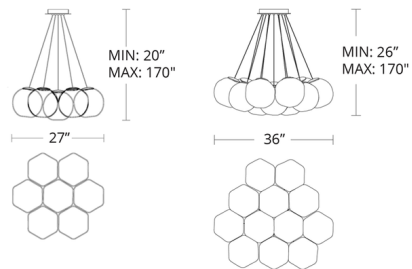

CLICK TO VIEW PRODUCT

Notes: