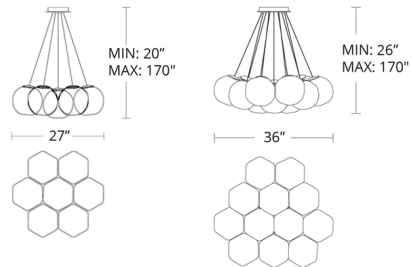

By Modern Forms

Description

The Cosmic Multi Light Pendant features dazzling art glass globes illuminated like celestial bodies, bringing dramatic flourish to living rooms, restaurants, lobbies and event spaces. Marbling and bubbles infused during a seven-step creation process give the irregularly shaped glass an artistic, organic quality and its captivating sparkle. The globes are suspended on sleek electrified cables, and each hanging height is adjustable to allow any arrangement desired. Dimmable with an ELV dimmer, sold separately. Notes: Requires a junction box rated for fixtures weighing over 50 pounds. The 7-light pendant is only available with a Brushed Nickel finish.

Specifications

COLOR Marble
 BODY FINISH Brushed Nickel
 WATTAGE 49W
 DIMMER Low Voltage Electronic
 DIMENSIONS 27"W x 10"H
 INTEGRATED LED MODULE 7 x LED/7W/120-277V LED
 COUNTRY OF ORIGIN China

Technical Information

LAMP LIFE 60000 hours
 COLOR RENDERING 90 CRI
 LAMP COLOR 3000K
 LUMENS/WATT 414.14
 LUMINOUS FLUX 2899 lumens

Shown in brushed nickel / marble

CLICK TO VIEW PRODUCT

Notes: