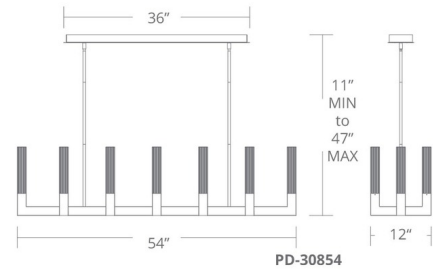

### Specifications

COLOR	Crystal
BODY FINISH	Aged Brass
WATTAGE	84W
DIMMER	Low Voltage Electronic
DIMENSIONS	54"L x 12"W x 13"H x 12"D
INTEGRATED LED MODULE	12 x LED/7W/120-277V LED
COUNTRY OF ORIGIN	China

### Technical Information

PRODUCT DIMENSIONS	Max Overall Height: 47"
LAMP LIFE	50000 hours
COLOR RENDERING	90 CRI
LAMP COLOR	3500K
LUMENS/WATT	932.57
LUMINOUS FLUX	6528 lumens

CLICK TO VIEW PRODUCT

Notes: