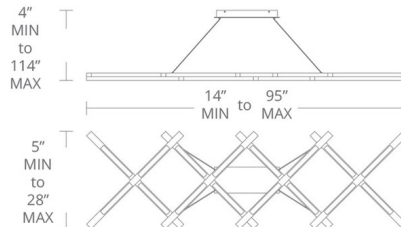

PD-32880

CLICK TO VIEW PRODUCT

Notes: