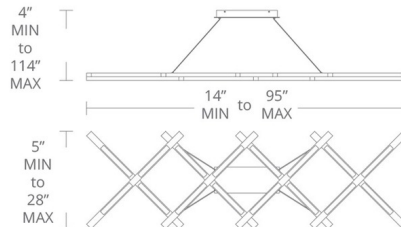

By Modern Forms

Description

A customizable design that can contract or expand 10 to 170 degrees into the exact shape you want, the Scissors Chandelier features finely crafted strips of extruded aluminum affixed without the appearance of any fasteners for a finished appeal. Indirect illumination. Universal driver located within canopy. Dimmable with a low voltage electronic, Triac, or 0-10V dimmer, sold separately.

Shown in brushed aluminum

PD-32880

Specifications

COLOR	N/A
BODY FINISH	Brushed Aluminum
WATTAGE	92.6W
DIMMER	Low Voltage Electronic
DIMENSIONS	80"L x 28"W x 2"H
INTEGRATED LED MODULE	1 x LED/92.6W/120-277V LED
COUNTRY OF ORIGIN	China