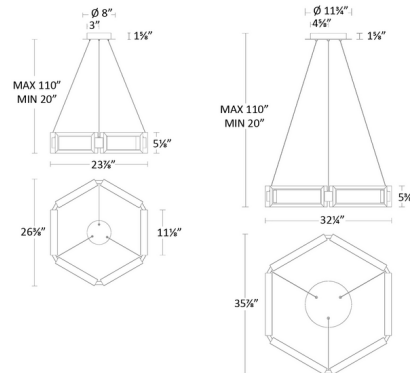

CLICK TO VIEW PRODUCT

Notes: