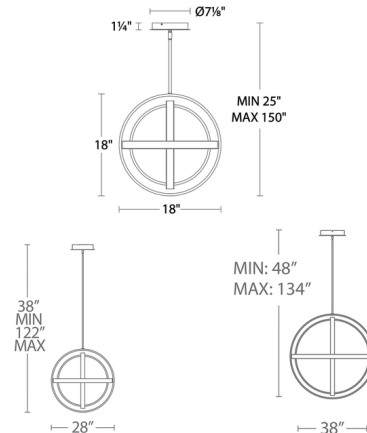

### Description

Whether you think of gyroscopes, the atomic structure, or da Vinci's L'Uomo Vitruviano, the Kinetic Chandelier has deep roots in science, exemplified by brilliant edge-lit LED panels with silicone diffusers that broadcast 360-degrees of seamless, even light. Even better, those rings are rotatable for a personalized look. Slope ceiling adaptable. Hang straight swivels up to 90 degrees. Note: 60 Inch version requires a UL approved J-Box with a max 200 pounds to hang due to weight of fixture. Brass finish is not available in 60 inch diameter.

### Specifications

COLOR	N/A
BODY FINISH	Titanium
WATTAGE	130W
DIMMER	0-10V
DIMENSIONS	28"W x 28"H
INTEGRATED LED MODULE	1x LED/130W/120-277V LED
COUNTRY OF ORIGIN	China

### Technical Information

LAMP LIFE	84000 hours
COLOR RENDERING	80 CRI
LAMP COLOR	3500K
LUMENS/WATT	22.59
LUMINOUS FLUX	2937 lumens

Shown in titanium

CLICK TO VIEW PRODUCT

Notes: