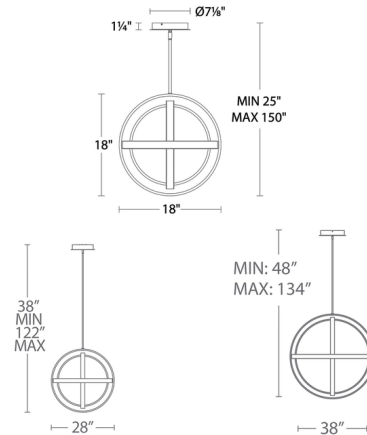

### Description

Whether you think of gyroscopes, the atomic structure, or da Vinci's L'Uomo Vitruviano, the Kinetic Chandelier has deep roots in science, exemplified by brilliant edge-lit LED panels with silicone diffusers that broadcast 360-degrees of seamless, even light. Even better, those rings are rotatable for a personalized look. Slope ceiling adaptable. Hang straight swivels up to 90 degrees. Note: 60 Inch version requires a UL approved J-Box with a max 200 pounds to hang due to weight of fixture. Brass finish is not available in 60 inch diameter.

### Specifications

COLOR	N/A
BODY FINISH	Black
WATTAGE	202W
DIMMER	0-10V
DIMENSIONS	38"W x 38"H
INTEGRATED LED MODULE	1 x LED/202W/120-277V LED
COUNTRY OF ORIGIN	China

### Technical Information

LAMP LIFE	84000 hours
COLOR RENDERING	80 CRI
LAMP COLOR	3500K
LUMENS/WATT	17.32
LUMINOUS FLUX	3499 lumens

Shown in black

CLICK TO VIEW PRODUCT

Notes: