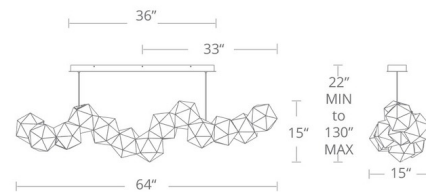

Lightology

lightology.com
866-954-4489
04-15-26

Project: _____

Company: _____

Location: _____ Fixture Type: _____

SPEC #: **MFR617556**

Approved On: _____ Approved By: _____

Riddle Linear Suspension By Modern Forms

Description

The Riddle Linear Suspension features an intricate pattern inspired by both Sol Lewitt designs and the complex geometric shapes of Islamic architecture. Inside, acrylic diffusers shield the high-performance LED modules to create a glare-free illumination, which peek through the etchings and create stunning patterns on the nearest surface. A true statement piece with a bold Black finish.

Specifications

COLOR	N/A
BODY FINISH	Black
WATTAGE	33.8W
DIMMER	Low Voltage Electronic
DIMENSIONS	64"L x 15"W x 15"H
INTEGRATED LED MODULE	13 x LED/2.6W/120-277V LED
COUNTRY OF ORIGIN	China

Technical Information

LAMP LIFE	4400 hours
COLOR RENDERING	90 CRI
LAMP COLOR	3000K
LUMENS/WATT	153.85
LUMINOUS FLUX	400 lumens

Shown in black

PD-62864

CLICK TO VIEW PRODUCT

Notes: