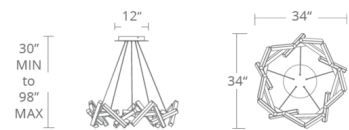

### Specifications

COLOR	White
BODY FINISH	Aged Brass
WATTAGE	40W
DIMMER	Low Voltage Electronic
DIMENSIONS	34"W x 10"H x 34"D
INTEGRATED LED MODULE	1 x LED/40W/120-277V LED
COUNTRY OF ORIGIN	China

### Technical Information

PRODUCT DIMENSIONS	Min/Max Overall Height: 30/98"
LAMP LIFE	50000 hours
COLOR RENDERING	90 CRI
LAMP COLOR	3000K
LUMENS/WATT	67.93
LUMINOUS FLUX	2717 lumens

Shown in aged brass / white