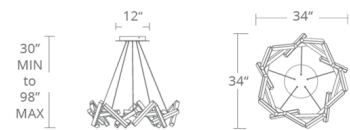

Specifications

COLOR	White
BODY FINISH	Aged Brass
WATTAGE	40W
DIMMER	Low Voltage Electronic
DIMENSIONS	34"W x 10"H x 34"D
INTEGRATED LED MODULE	1 x LED/40W/120-277V LED
COUNTRY OF ORIGIN	China

Technical Information

PRODUCT DIMENSIONS	Min/Max Overall Height: 30/98"
LAMP LIFE	50000 hours
COLOR RENDERING	90 CRI
LAMP COLOR	3000K
LUMENS/WATT	67.93
LUMINOUS FLUX	2717 lumens

Shown in aged brass / white

PD-64834

PD-64861

CLICK TO VIEW PRODUCT