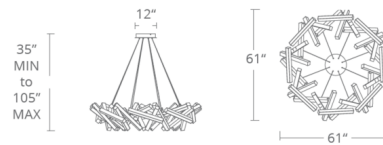

Specifications

COLOR	White
BODY FINISH	Aged Brass
WATTAGE	40W
DIMMER	Low Voltage Electronic
DIMENSIONS	34"W x 10"H x 34"D
INTEGRATED LED MODULE	1 x LED/40W/120-277V LED
COUNTRY OF ORIGIN	China

Technical Information

PRODUCT DIMENSIONS	Min/Max Overall Height: 30/98"
LAMP LIFE	50000 hours
COLOR RENDERING	90 CRI
LAMP COLOR	3000K
LUMENS/WATT	67.93
LUMINOUS FLUX	2717 lumens

Shown in aged brass / white

PD-64834

PD-64861

CLICK TO VIEW PRODUCT