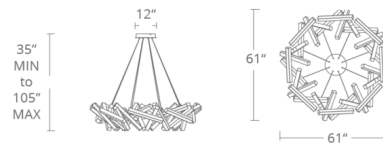

PD-64834

PD-64861