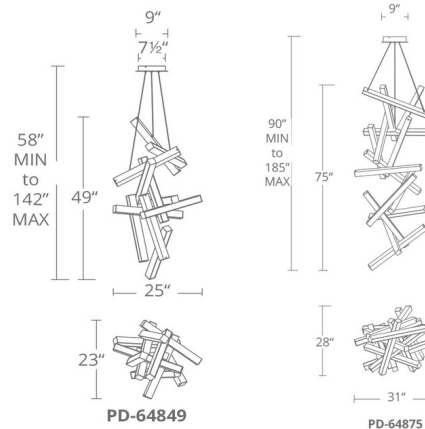

Specifications

COLOR White
 BODY FINISH Aged Brass
 WATTAGE 30W
 DIMMER Low Voltage Electronic
 DIMENSIONS 25"W x 49"H
 INTEGRATED LED MODULE 1 x LED/30W/120-277V LED
 COUNTRY OF ORIGIN China

Technical Information

LAMP LIFE 36000 hours
 COLOR RENDERING 90 CRI
 LAMP COLOR 3000K
 LUMENS/WATT 70.77
 LUMINOUS FLUX 2123 lumens

Shown in aged brass / white

CLICK TO VIEW PRODUCT

Notes: