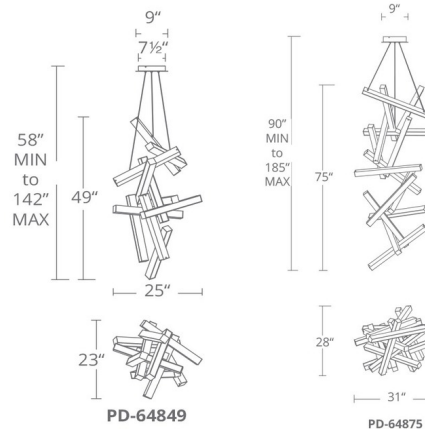

Specifications

COLOR White
 BODY FINISH Brushed Aluminum
 WATTAGE 30W
 DIMMER Low Voltage Electronic
 DIMENSIONS 25"W x 49"H
 INTEGRATED LED MODULE 1 x LED/30W/120-277V LED
 COUNTRY OF ORIGIN China

Technical Information

LAMP LIFE 36000 hours
 COLOR RENDERING 90 CRI
 LAMP COLOR 3000K
 LUMENS/WATT 70.77
 LUMINOUS FLUX 2123 lumens

Shown in brushed aluminum / white

CLICK TO VIEW PRODUCT

Notes: