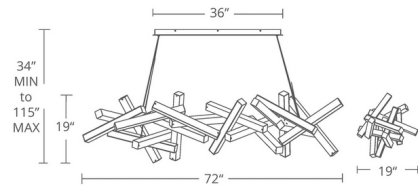

Shown in black / white

Specifications

COLOR White
BODY FINISH Black
WATTAGE 58W
DIMMER Low Voltage Electronic
DIMENSIONS 72"L x 19"W x 20"H x 19"D
INTEGRATED LED MODULE 1 x LED/58W/120-277V LED
COUNTRY OF ORIGIN China