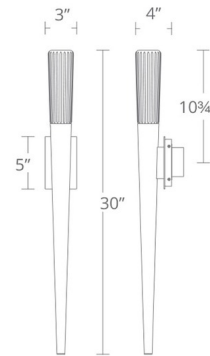

By Modern Forms

Description

The Scepter Wall Light is finished in Aged Brass for a toned-down take on the luxe decor trend. A solid crown of V-cut seeded crystal is affixed to the top for a glamorous refraction, creating a beautiful play of light and shadow on the wall. Meanwhile, the hidden downward-illuminating LED module provides plenty of ambiance and enough illumination for spatial orientation in low light areas. Available in Aged Brass. Damp location rated. ADA compliant. ETL listed.

Specifications

COLOR Crystal
BODY FINISH Aged Brass
WATTAGE 9W
DIMMER Low Voltage Electronic
DIMENSIONS 3"W x 30"H x 4"D
INTEGRATED LED MODULE 1 x LED/9W/120V LED
COUNTRY OF ORIGIN China

Technical Information

LAMP LIFE 50000 hours
COLOR RENDERING 90 CRI
LAMP COLOR 3500K
LUMENS/WATT 68.56
LUMINOUS FLUX 617 lumens

Shown in aged brass / crystal

WS-10830

CLICK TO VIEW PRODUCT

Notes: