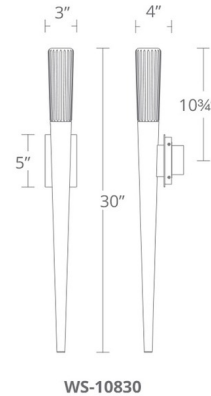

### Description

The Scepter Wall Light is finished in Aged Brass for a toned-down take on the luxe decor trend. A solid crown of V-cut seeded crystal is affixed to the top for a glamorous refraction, creating a beautiful play of light and shadow on the wall. Meanwhile, the hidden downward-illuminating LED module provides plenty of ambiance and enough illumination for spatial orientation in low light areas. Available in Aged Brass. Damp location rated. ADA compliant. ETL listed.

### Specifications

COLOR	Crystal
BODY FINISH	Aged Brass
WATTAGE	9W
DIMMER	Low Voltage Electronic
DIMENSIONS	3"W x 30"H x 4"D
INTEGRATED LED MODULE	1 x LED/9W/120V LED
COUNTRY OF ORIGIN	China

### Technical Information

LAMP LIFE	50000 hours
COLOR RENDERING	.90 CRI
LAMP COLOR	3500K
LUMENS/WATT	68.56
LUMINOUS FLUX	617 lumens

Shown in aged brass / crystal

CLICK TO VIEW PRODUCT

Notes: